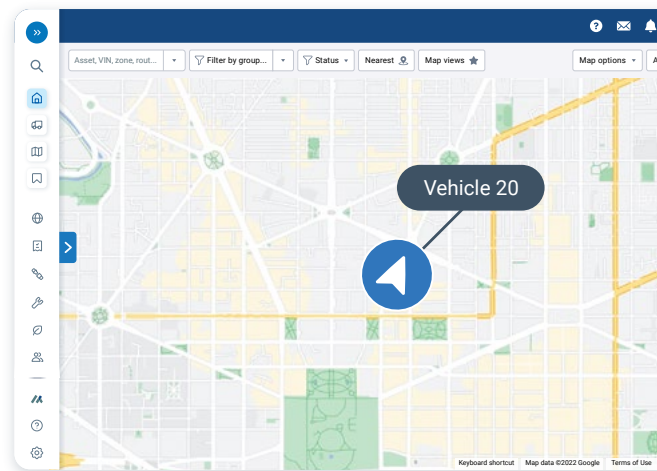

Car Rental

Fleet management solutions

Drive your car rental fleet to the next level

When looking for a fleet management solution, customers look for a company that maximizes their value. Geotab offers solutions that enhance car rental services, helping you stand out from your competition. Geotab solutions enable you to offer the best service to your customers helping you optimize payment processes and allow you to monitor off-rent vehicles. Geotab solutions can set you apart in delivering car rental services, make you more attractive to potential customers, and ultimately grow your business.

The Geotab advantage

- Private mode when vehicles are on-rent
- Services scheduling and reminders, and stock management
- Accurate fuel and mileage data when a customer returns a vehicle
- Collision management from the instant of impact to reduce insurance costs
- Engine diagnostics and battery monitoring to prevent unexpected vehicle breakdown
- Flexible software with integration capacity
- Advanced dashboard reports

[Learn more at Geotab.com](https://www.geotab.com)