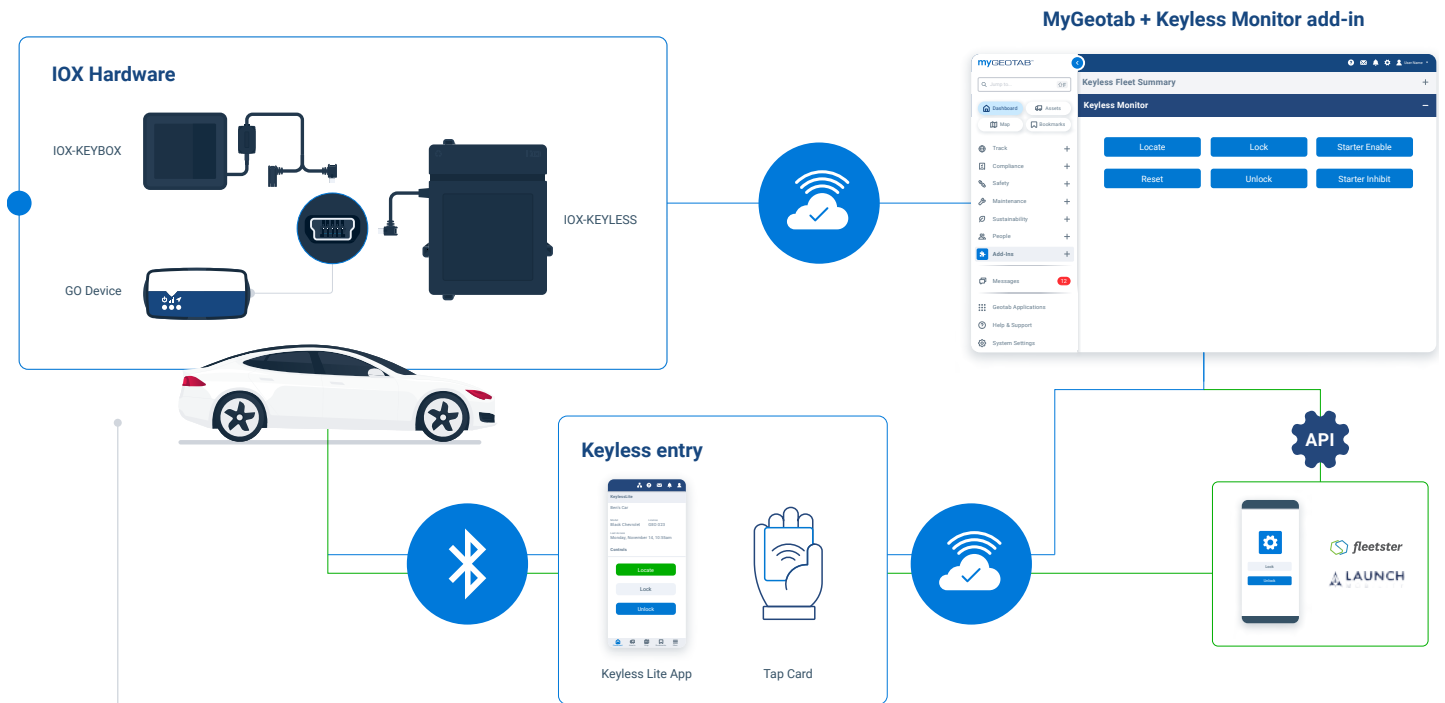

Scalable

Keyless offers a fast and simple installation that is non-intrusive and supports a range of vehicles and key fobs – including electric, hybrid, and light- and medium-duty vehicles.

Easy integration

Built for seamless integrations with software reservation platforms or your own platform.

Save time and money

Eliminate manual key sharing and replacement costs for lost keys.

Improved utilization

Gain complete fleet visibility to effectively schedule drivers with no physical key handoff necessary, optimizing vehicle utilization.

If you need a digital key solution for a few – or a few thousand – vehicles, Geotab Keyless offers you the best digital key solution for the vehicles in your fleet. Built on top of Geotab's scalable and flexible telematics platform, Geotab Keyless provides the tools you need to effectively share vehicle access.

How does Geotab Keyless work?

IOX Hardware

Securely activate a vehicle key using one of Geotab's Keyless hardware options: [IOX-Keyless](#) or [IOX-Keybox](#).

Your vehicle's key is placed within the Keyless hardware and connected to the [GO device](#) in a simple setup.